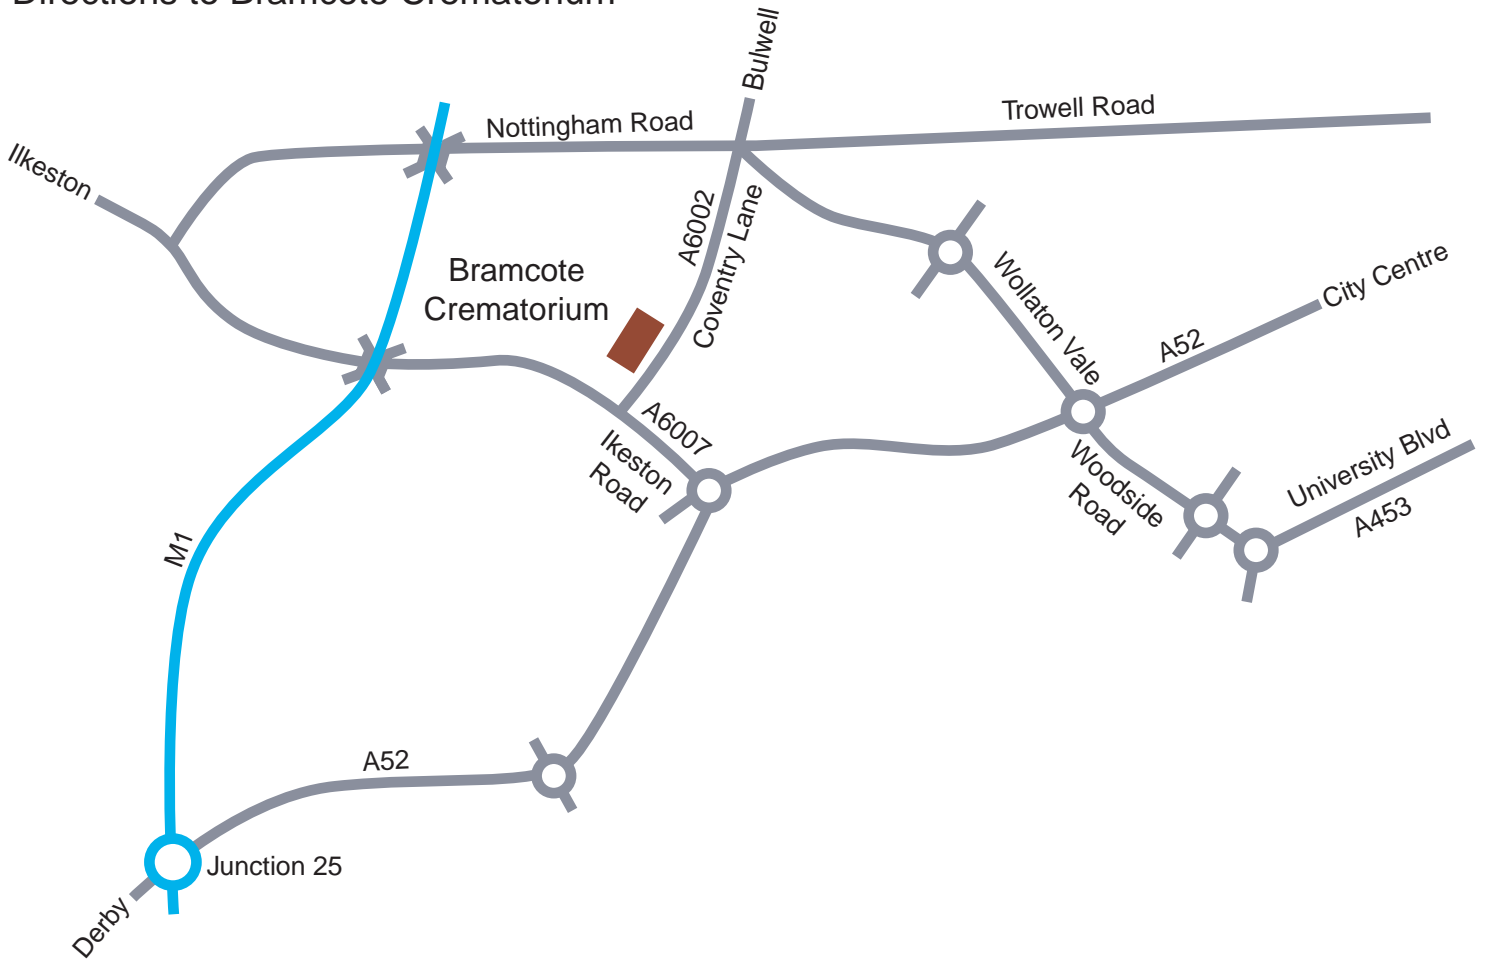

Directions to Bramcote Crematorium

Bramcote Crematorium

Coventry Lane

Bramcote

Beeston

Nottingham

NG9 3GJ

Tel: 0115 922 1837

Map supplied by:

A.W.Lymn

Robin Hood House

Robin Hood Street

Nottingham

NG3 1GF

Tel: 0115 950 5875