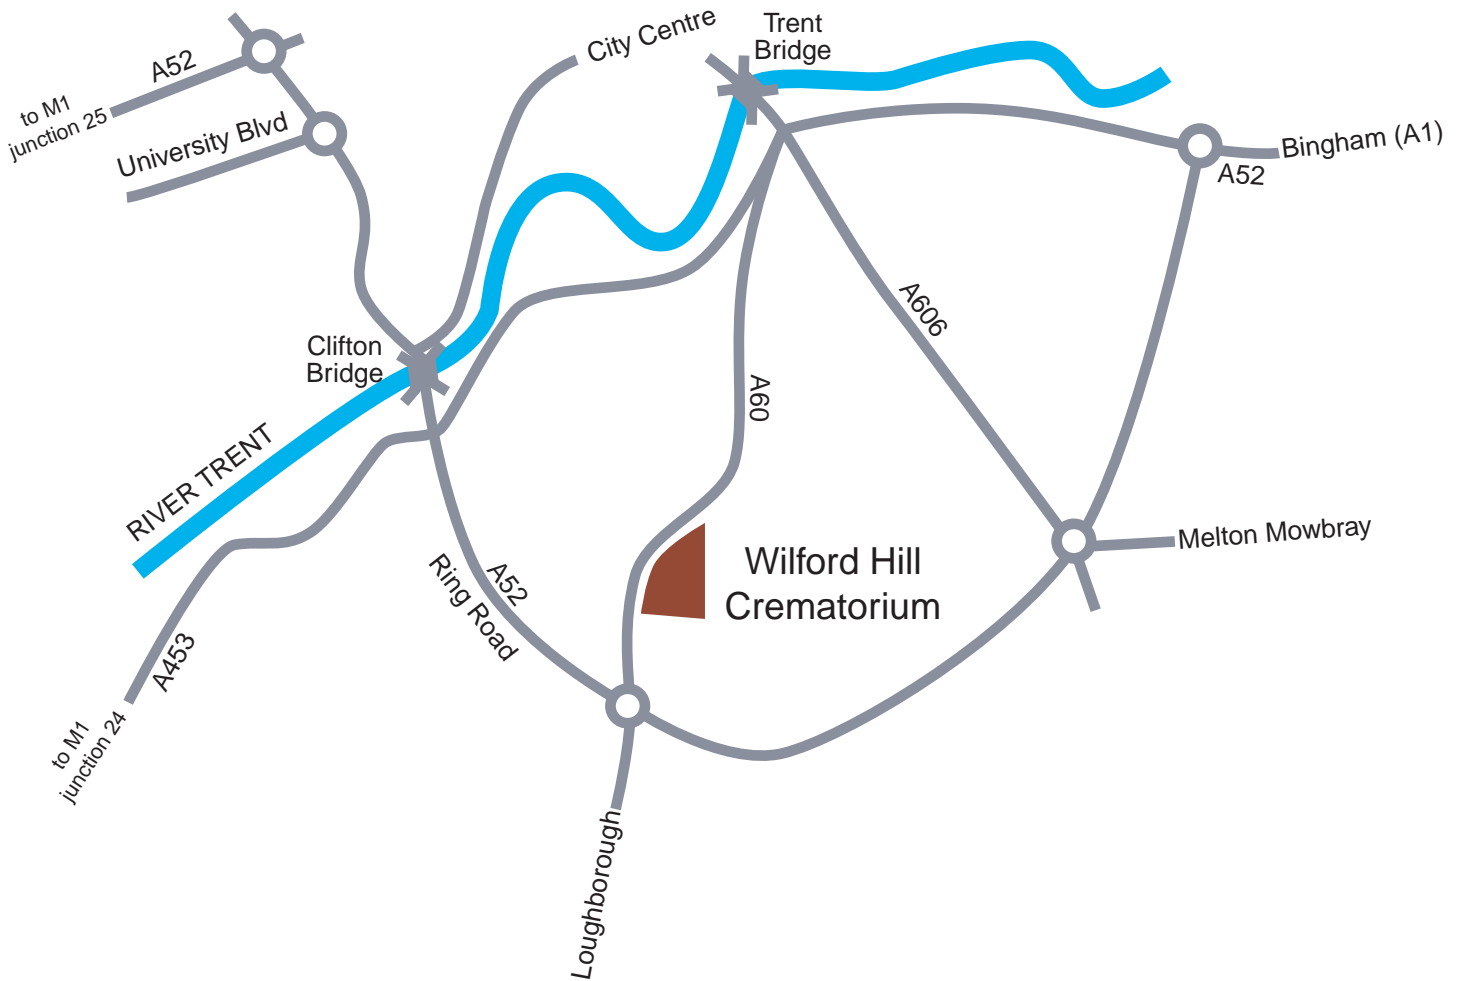

Directions to Wilford Hill Crematorium

Wilford Hill Crematorium

Loughborough Road
West Bridgford
Nottingham
NG2 7FE
Tel: 0115 915 2340

Map supplied by:

A.W.Lymn

Robin Hood House
Robin Hood Street
Nottingham
NG3 1GF
Tel: 0115 950 5875