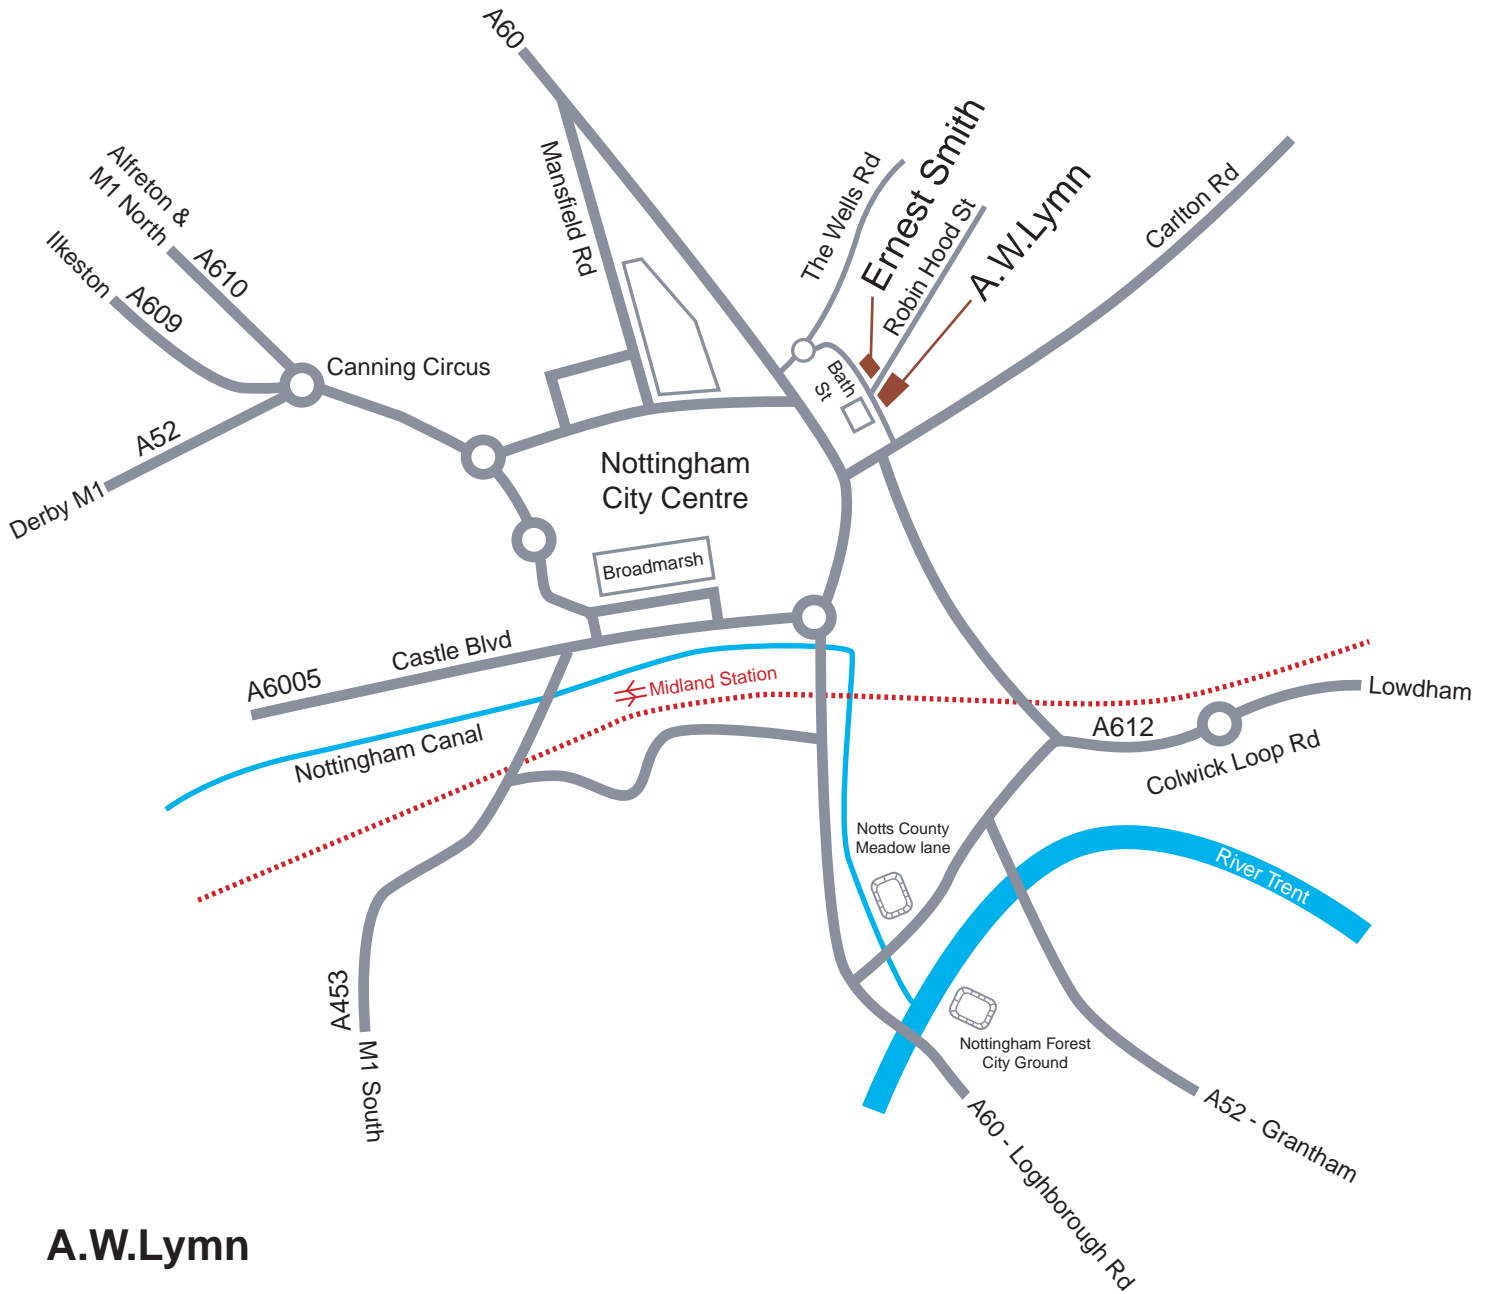

Directions to Robin Hood House

A.W.Lymn

Robin Hood House

Robin Hood Street

Nottingham

NG3 1GF

Tel: 0115 950 5875